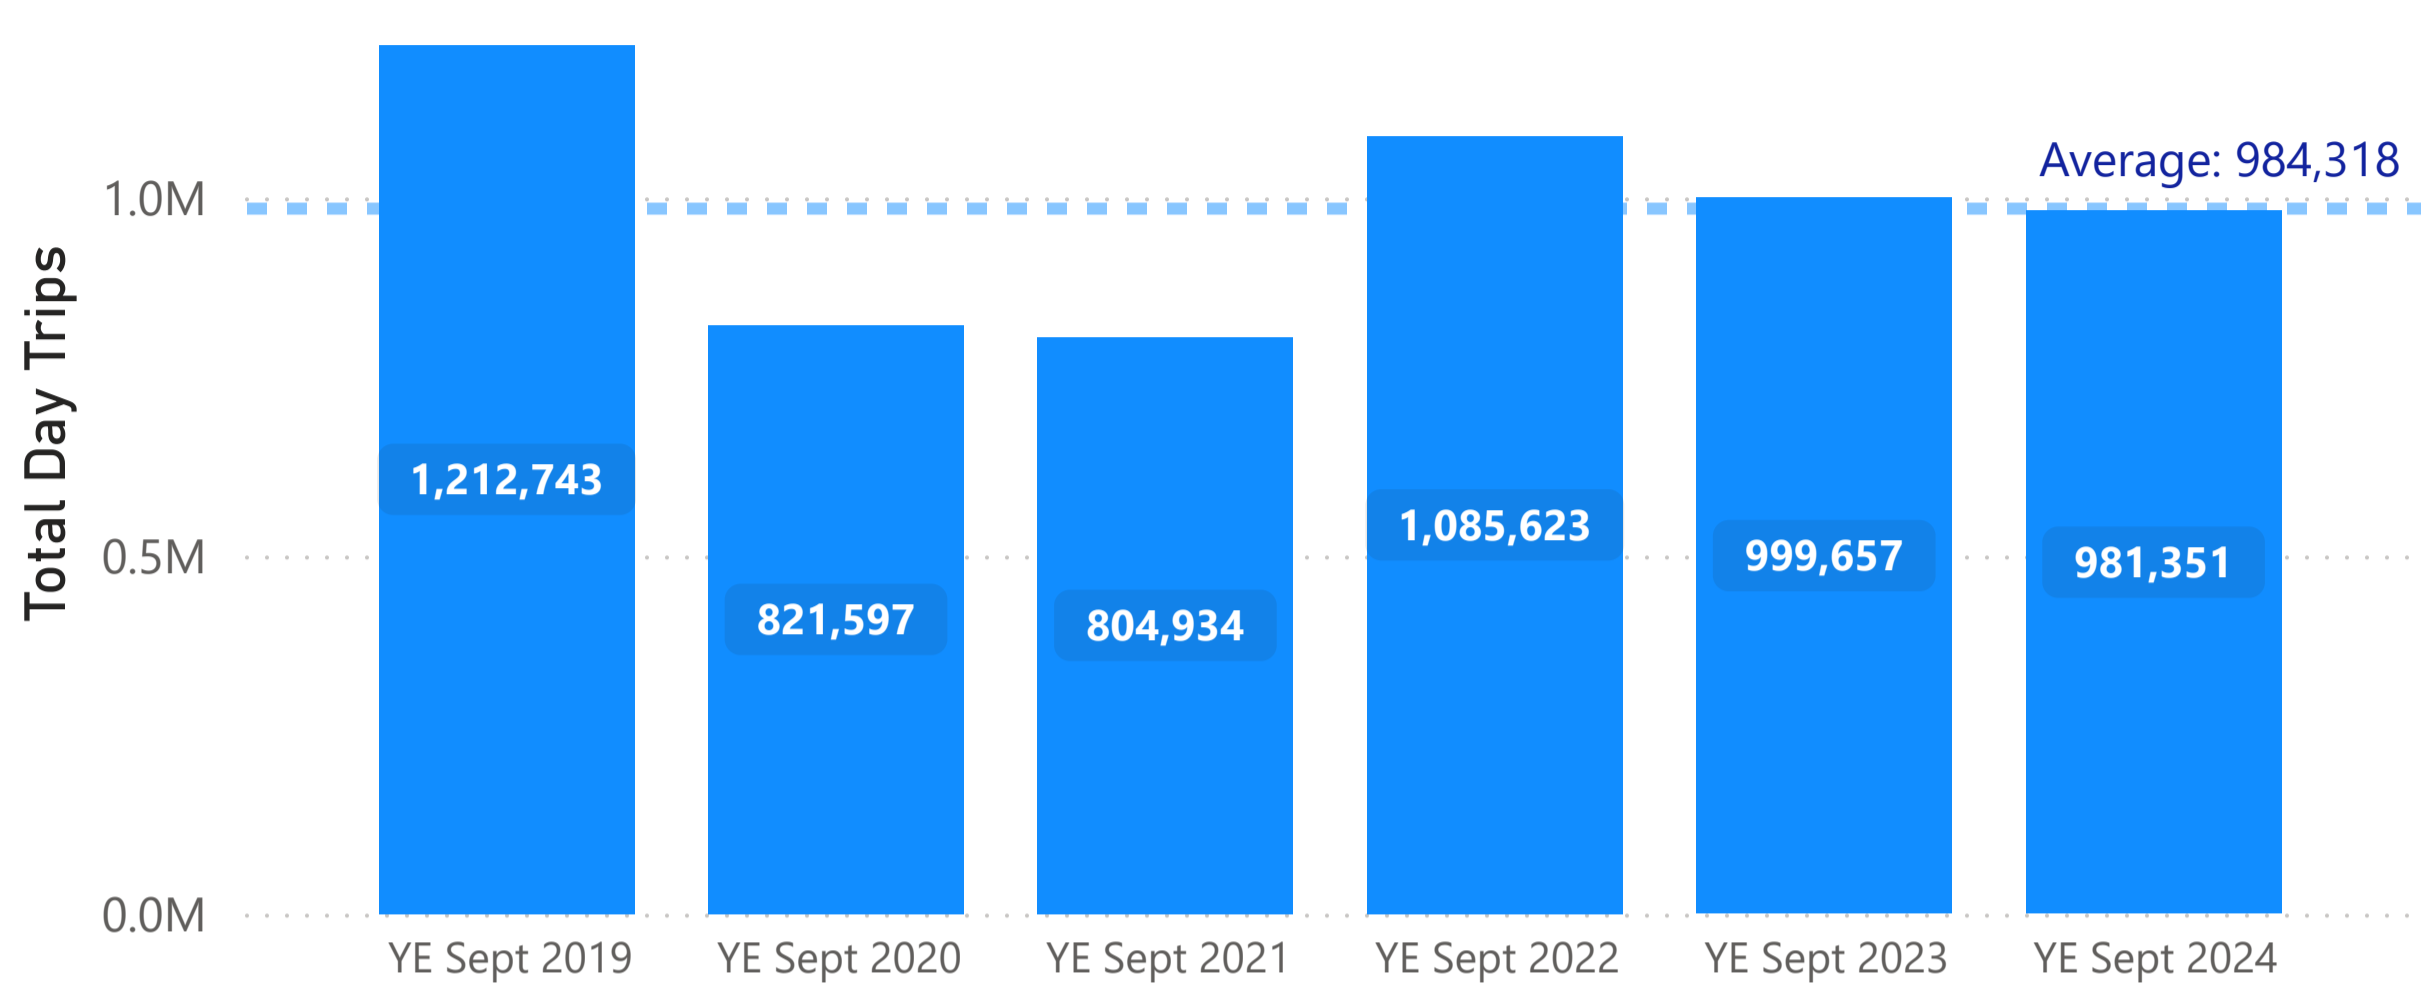

1,103,125

Total Domestic Overnight Nights (Intrastate)

Total Day Trips

Albury Wodonga

Albury Wodonga

Period	Total Day Trips (Interstate)	Total Day Trips (Intrastate)
YE Sept 2019	543,021	669,722
YE Sept 2020	262,009	559,588
YE Sept 2021	284,914	520,020
YE Sept 2022	394,171	691,452
YE Sept 2023	580,127	419,530
YE Sept 2024	425,974	555,377