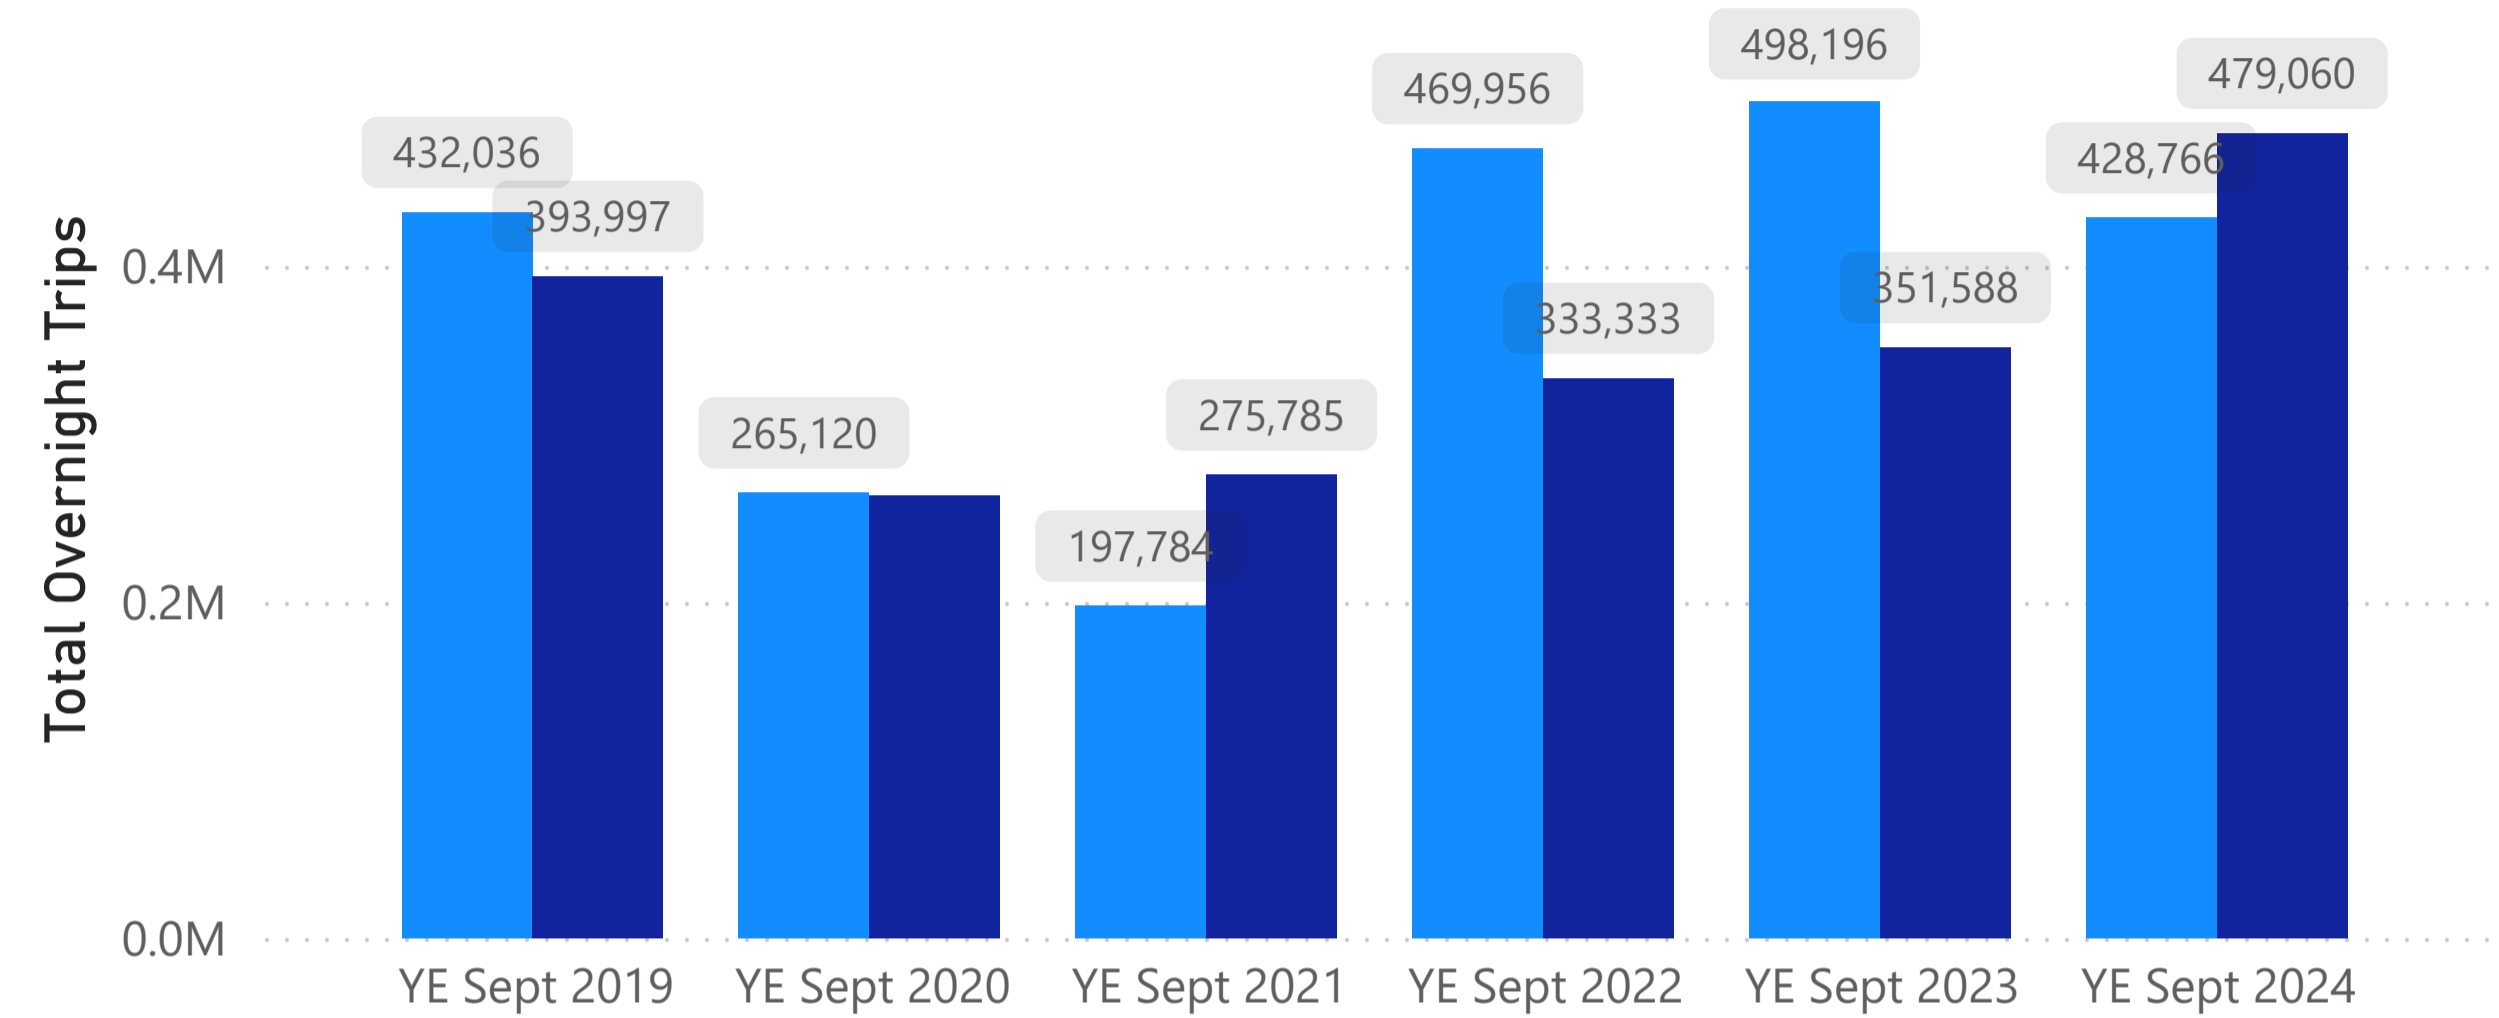

Zero Values = No Data Reported for Period

Day Trip (Main Activity)

Albury Wodonga

Day Trip (Reason for Visit)

Albury Wodonga

Reason for Visit: Business (light blue), Holiday (dark blue), Other reason (orange), Visiting friends and relatives (purple)

Total Overnight Trips

Albury Wodonga

Total Domestic Overnight Trips interstate - intrastate

Albury Wodonga

Stopover interstate - intrastate ● Interstate ● Intrastate

Total Overnight Nights

Albury Wodonga

Total Domestic Overnight Nights interstate - intrastate