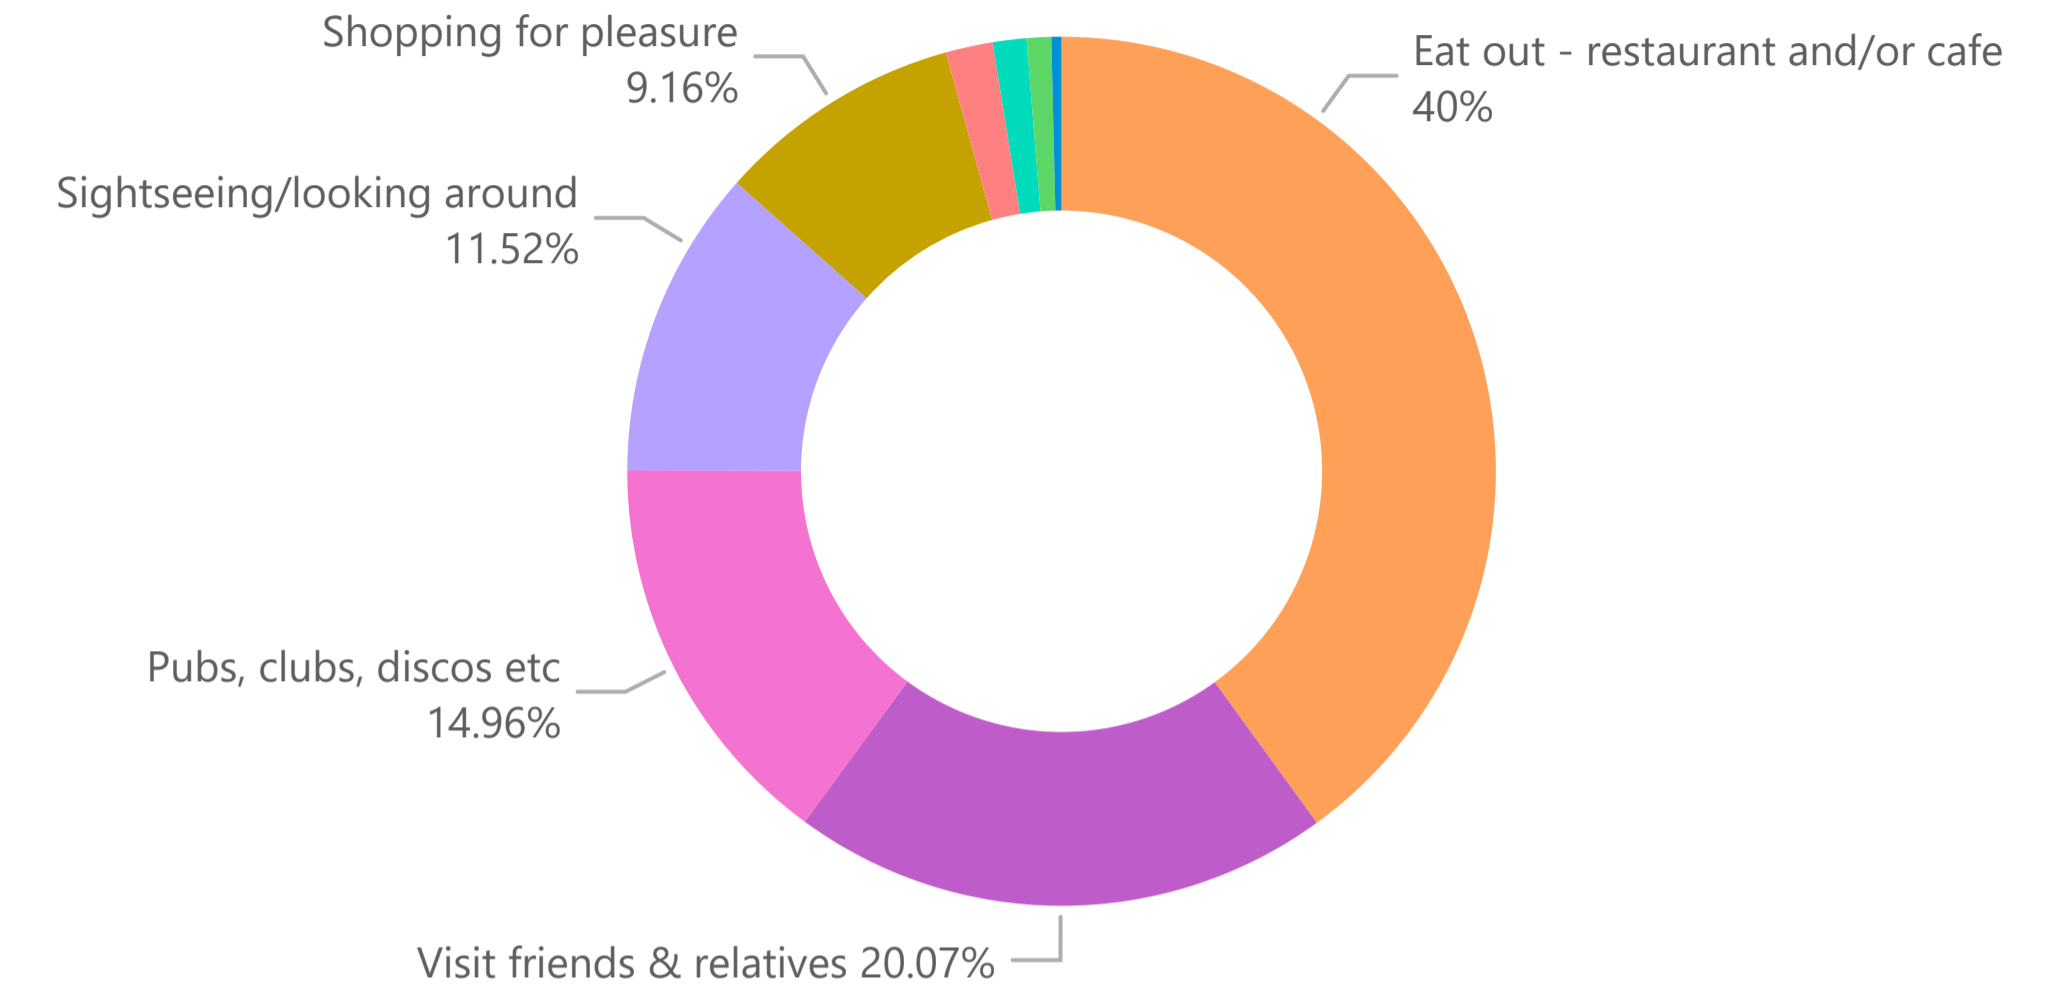

Albury Wodonga

Social activities