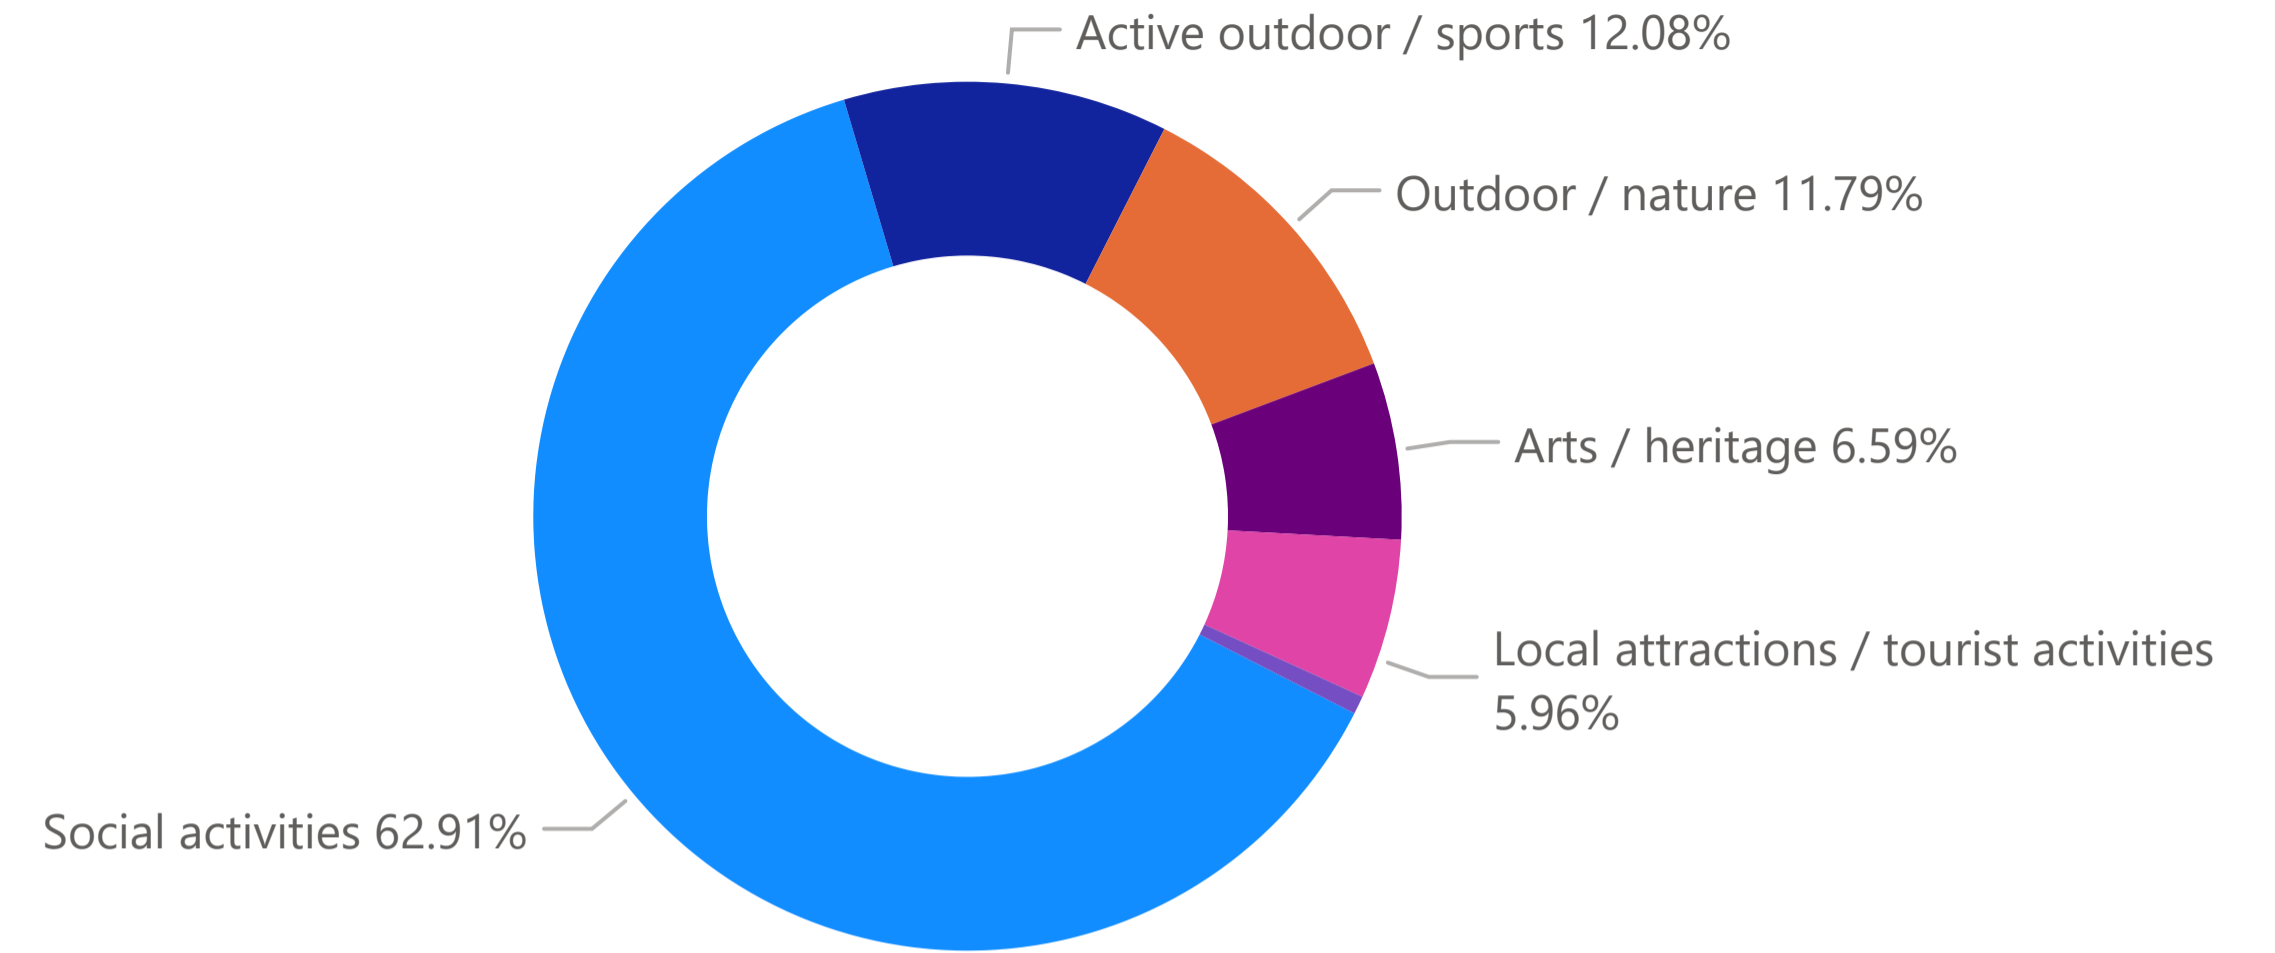

Zero Values = No Data Reported for Period

Day Trip (Main Activity)

Albury Wodonga

Day Trip (Reason for Visit)

Albury Wodonga

Reason for Visit: Business (light blue), Holiday (dark blue), Other reason (orange), Visiting friends and relatives (purple)

Albury Wodonga

Stopover interstate - intrastate ● Interstate ● Intrastate

Reason for Visit (Overnight Trips)

Albury Wodonga

Reason for Visit ● Business ● Holiday ● Other reason ● Visiting friends and relatives

Main Activity (Overnight Trips)

Albury Wodonga

Albury Wodonga

Active outdoor / sports

Albury Wodonga

Outdoor / nature

Albury Wodonga

Arts / heritage

Albury Wodonga

Social activities

Albury Wodonga

Local attractions / tourist activities

Total International Visitors

Albury Wodonga