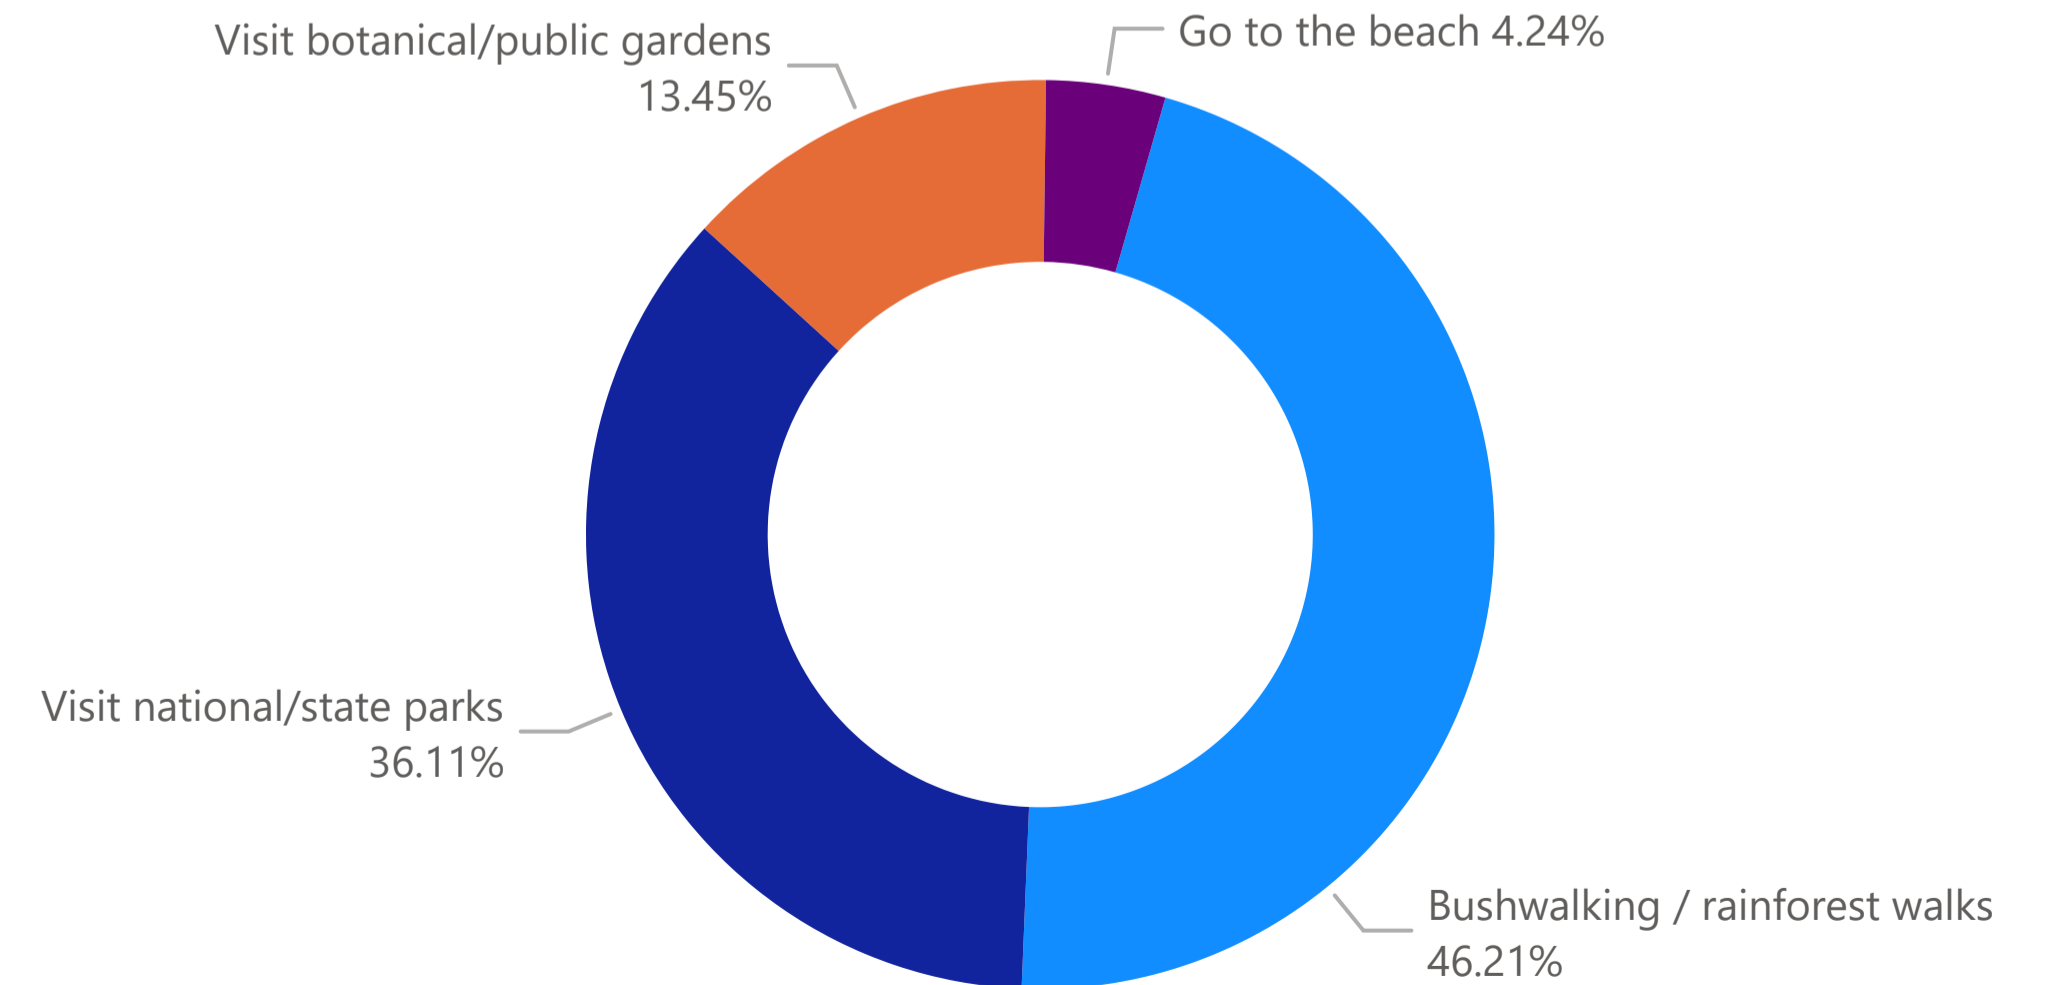

Zero Values = No Data Reported for Period

Day Trip (Main Activity)

Albury Wodonga

Day Trip (Reason for Visit)

Albury Wodonga

Reason for Visit: Business (light blue), Holiday (dark blue), Other reason (orange), Visiting friends and relatives (purple)

Albury Wodonga

Stopover interstate - intrastate ● Interstate ● Intrastate

Reason for Visit (Overnight Trips)

Albury Wodonga

Reason for Visit ● Business ● Holiday ● Other reason ● Visiting friends and relatives

Main Activity (Overnight Trips)

Albury Wodonga

Albury Wodonga

Active outdoor / sports

Albury Wodonga

Outdoor / nature

Albury Wodonga

Arts / heritage

Albury Wodonga

Social activities

Albury Wodonga

Local attractions / tourist activities

Total International Visitors

Albury Wodonga