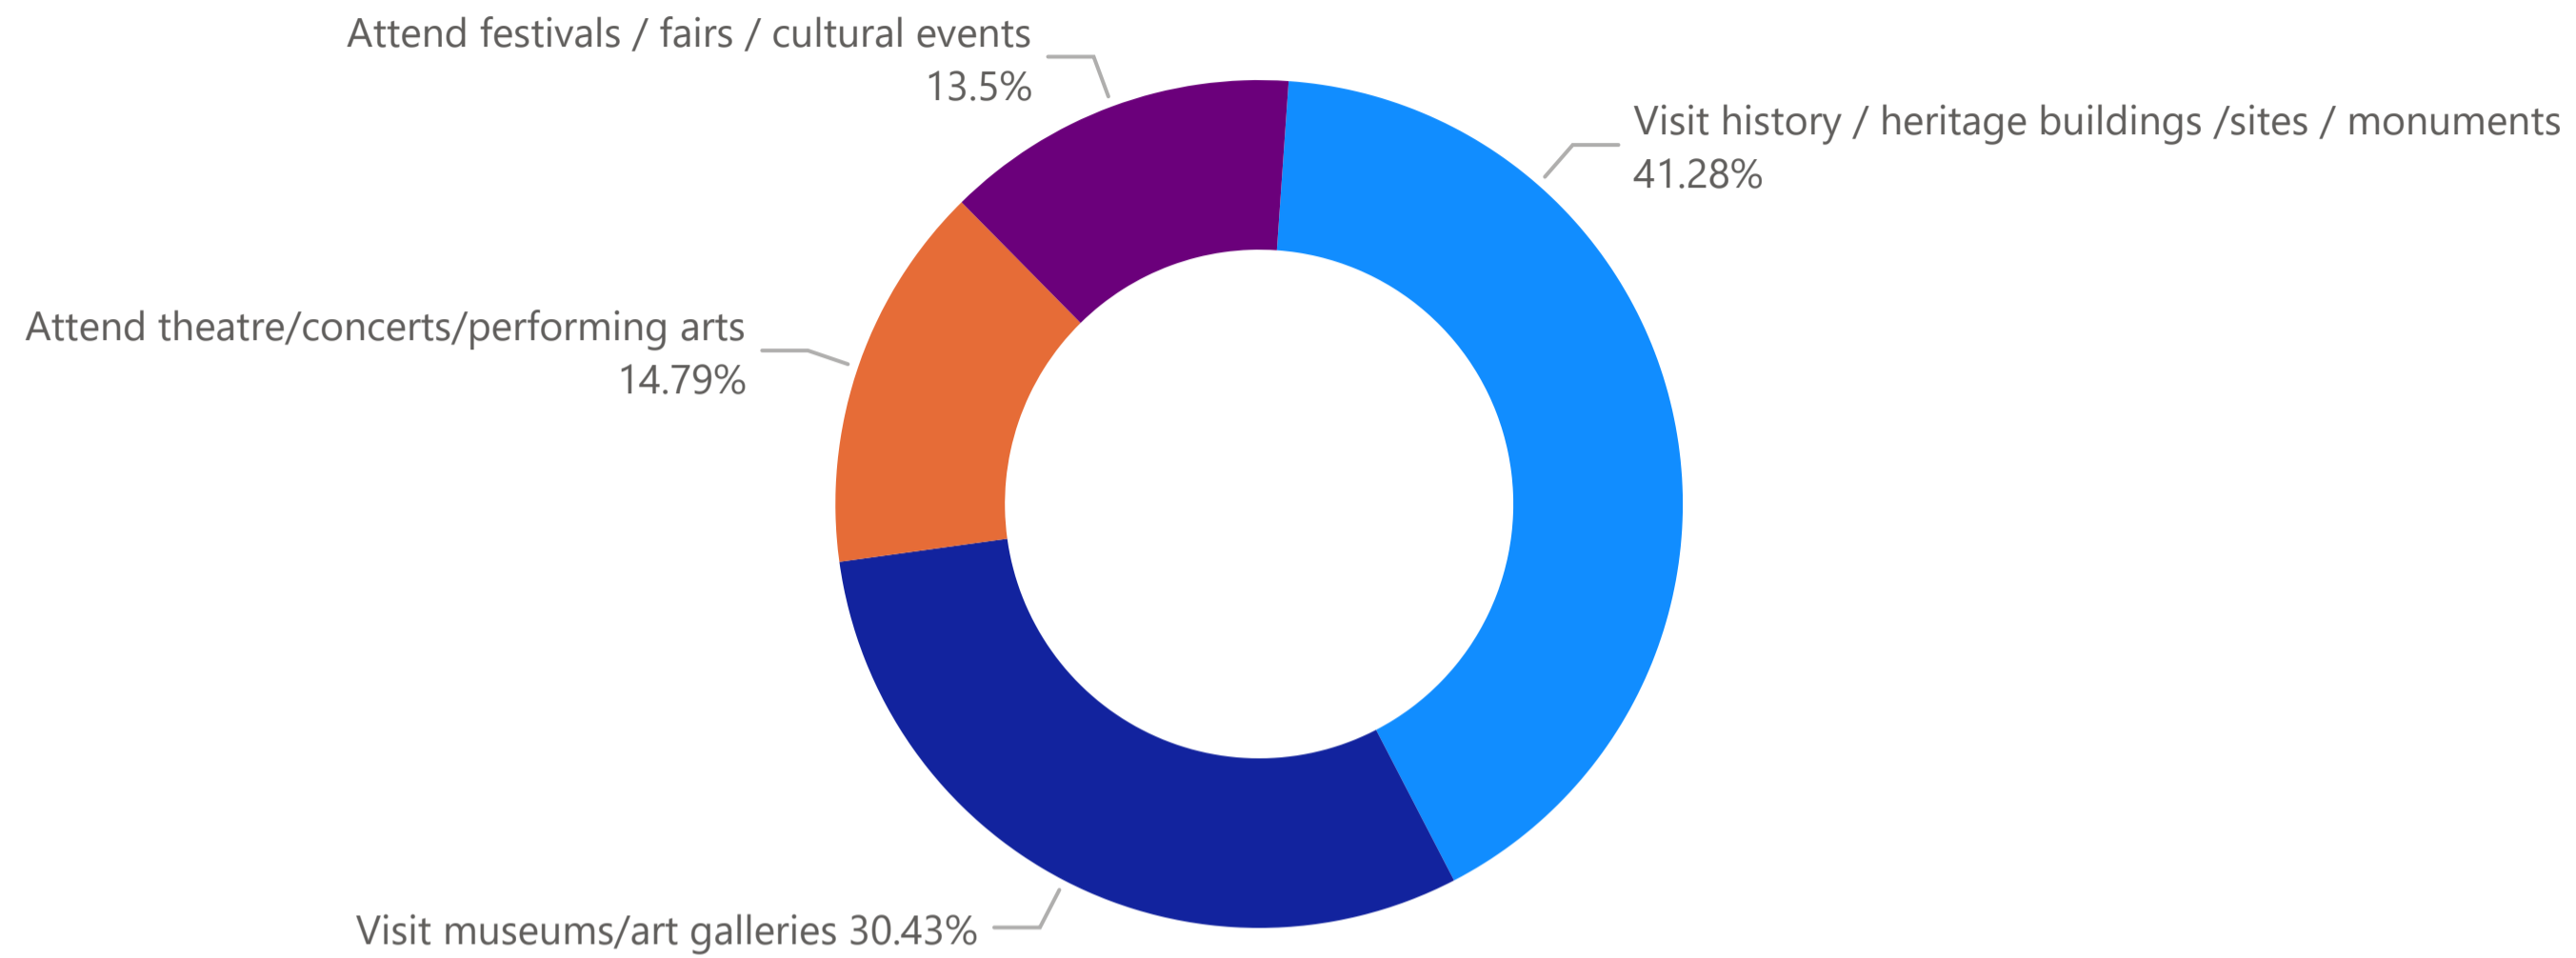

Zero Values = No Data Reported for Period

Day Trip (Main Activity)

Albury Wodonga

Day Trip (Reason for Visit)

Albury Wodonga

Reason for Visit: Business (light blue), Holiday (dark blue), Other reason (orange), Visiting friends and relatives (purple)

Main Activity (Overnight Trips)

Albury Wodonga

Albury Wodonga

Active outdoor / sports

Albury Wodonga

Outdoor / nature

Albury Wodonga

Arts / heritage

Albury Wodonga

Social activities

Albury Wodonga

Local attractions / tourist activities

Total International Visitors

Albury Wodonga