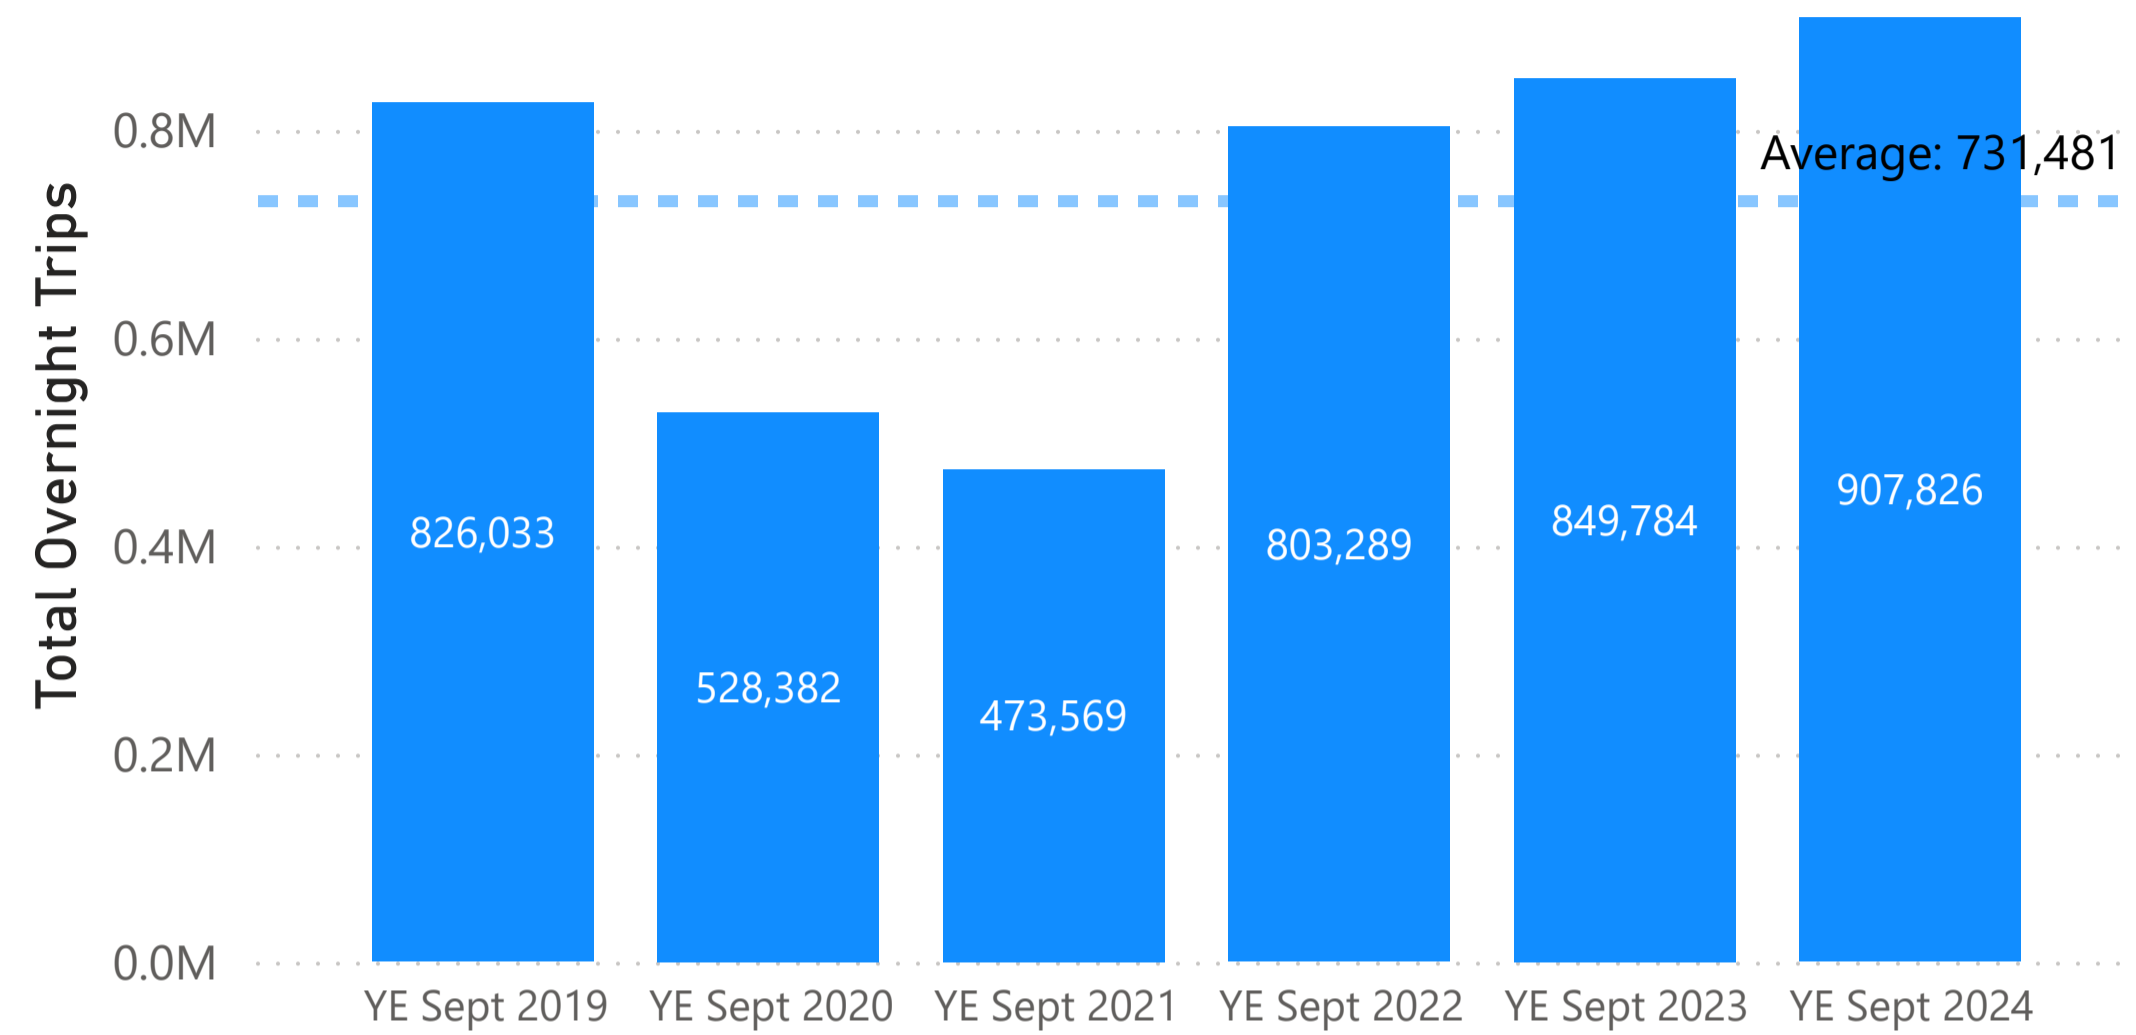

Total Overnight Trips

Albury Wodonga