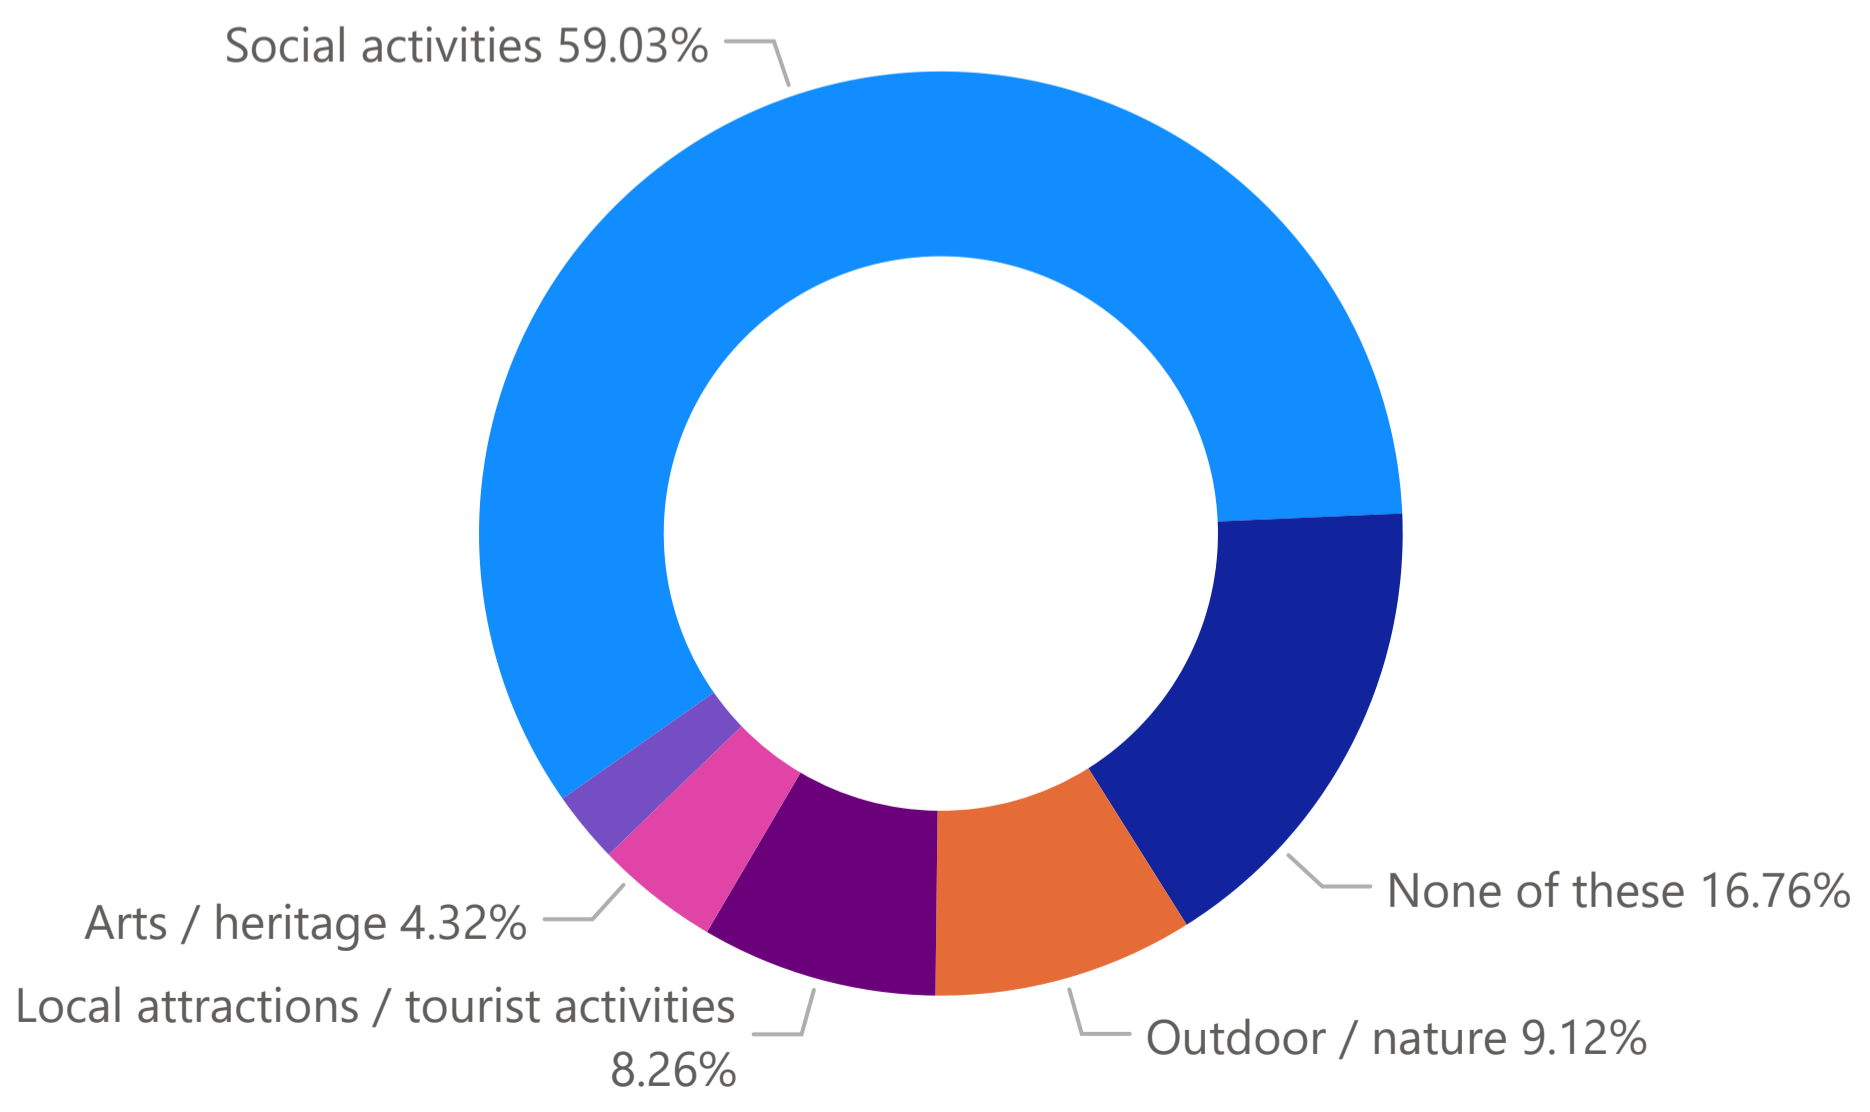

1,103,125

Total Domestic Overnight Nights (Intrastate)

Total Day Trips

Albury Wodonga

Albury Wodonga

Period	Total Day Trips (Interstate)	Total Day Trips (Intrastate)
YE Sept 2019	543,021	669,722
YE Sept 2020	262,009	559,588
YE Sept 2021	284,914	520,020
YE Sept 2022	394,171	691,452
YE Sept 2023	580,127	419,530
YE Sept 2024	425,974	555,377

Zero Values = No Data Reported for Period

Day Trip (Main Activity)

Albury Wodonga

Day Trip (Reason for Visit)

Albury Wodonga

Reason for Visit: Business (light blue), Holiday (dark blue), Other reason (orange), Visiting friends and relatives (purple)