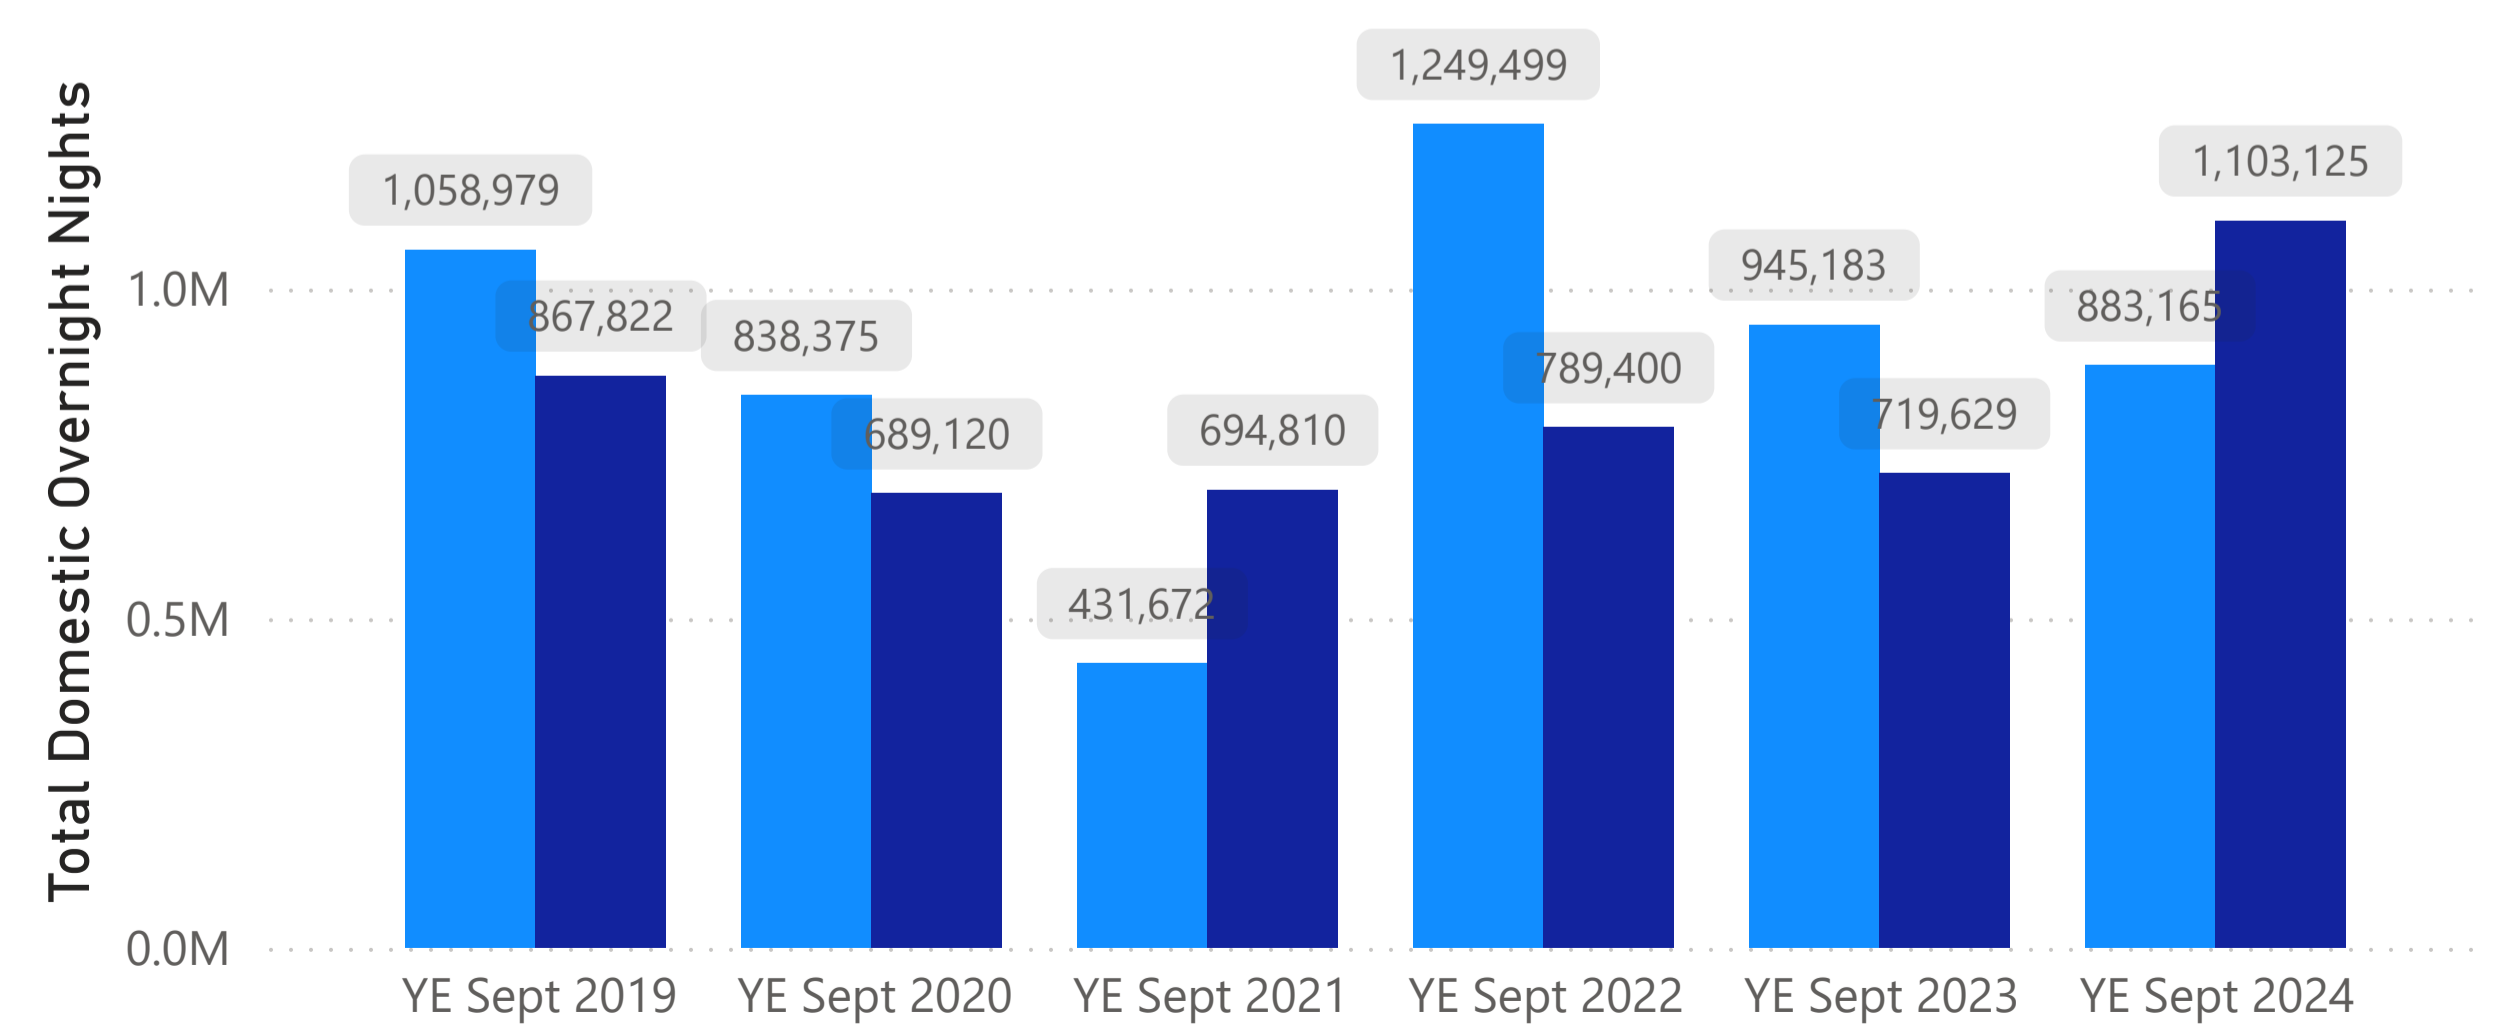

Total Domestic Overnight Nights interstate - intrastate

Albury Wodonga

Stopover interstate - intrastate ● Interstate ● Intrastate