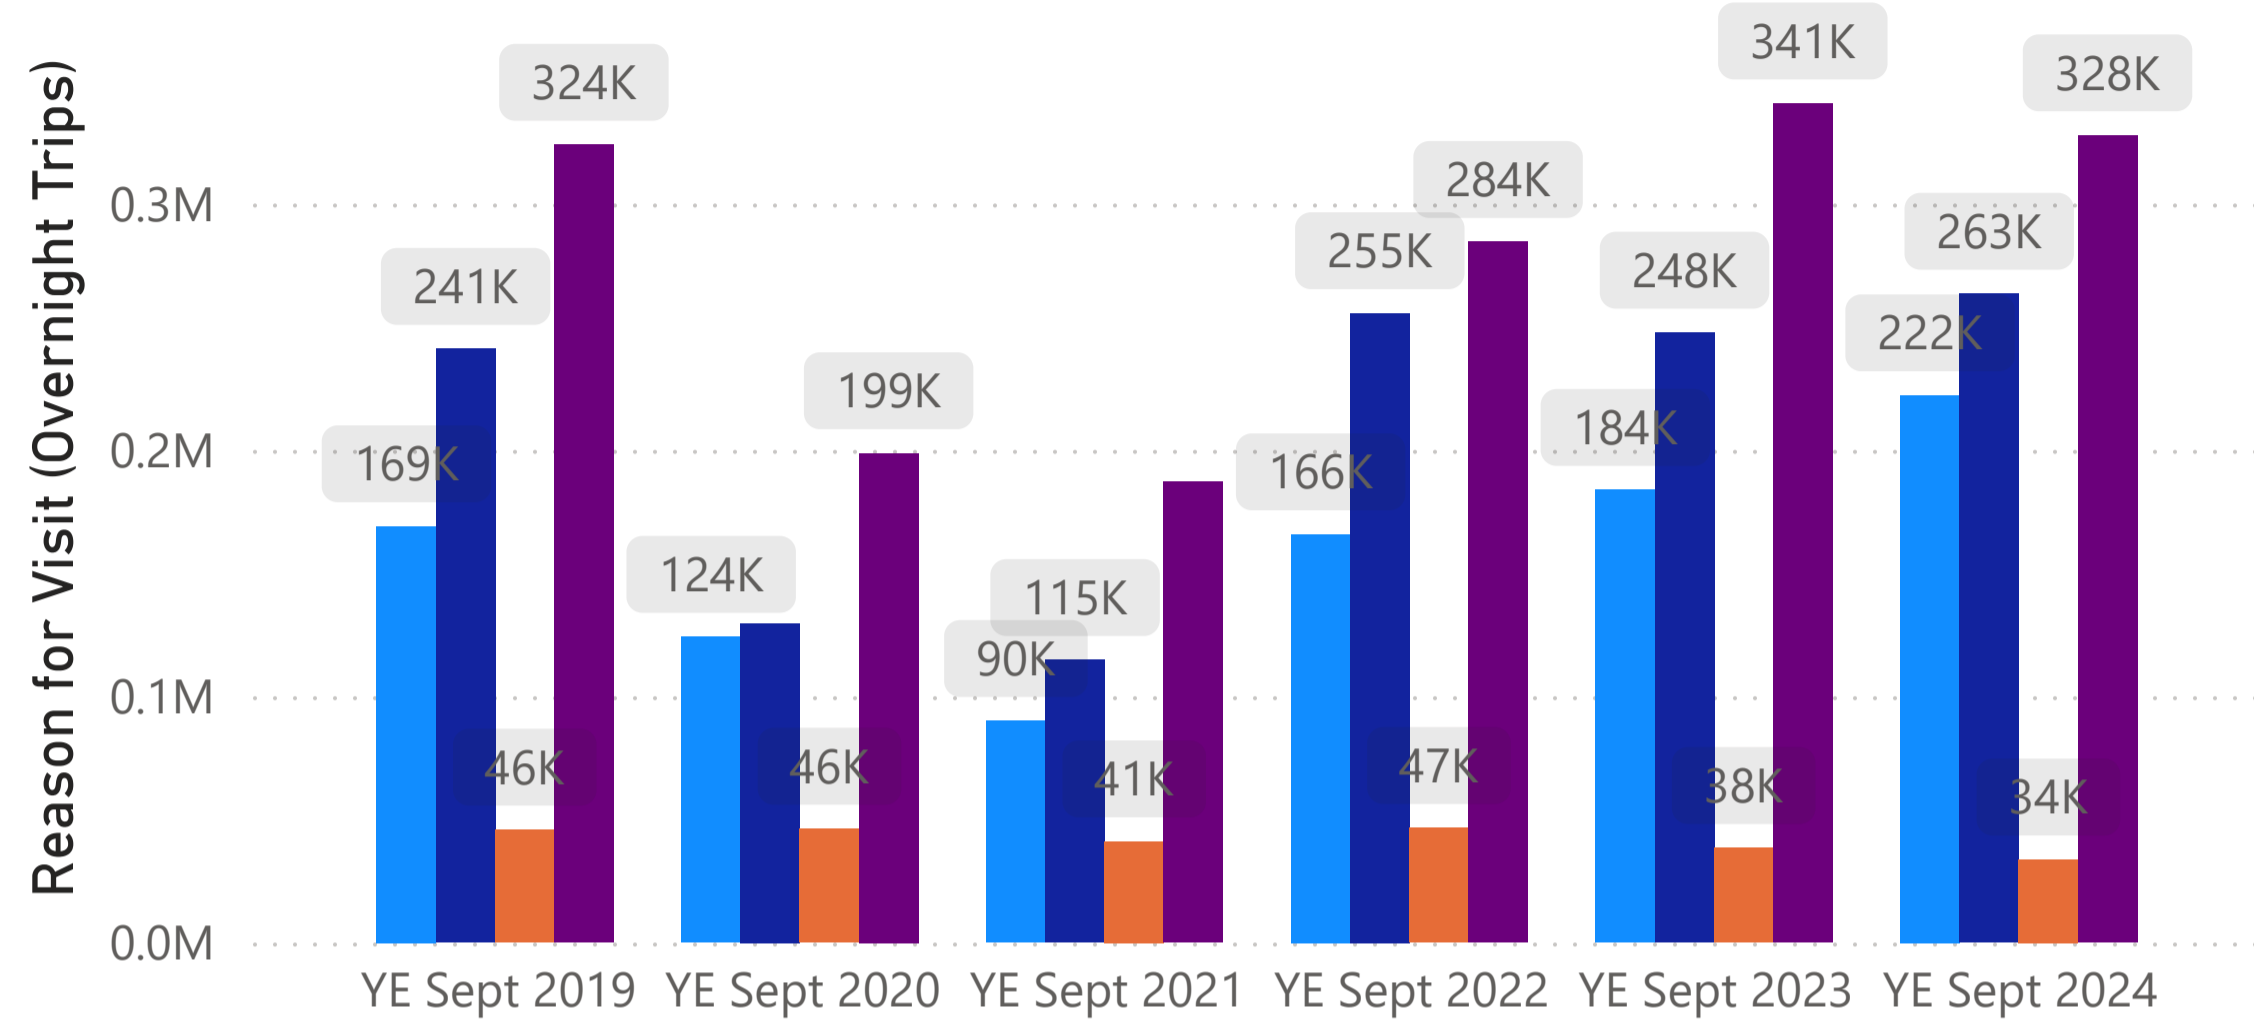

Zero Values = No Data Reported for Period

Day Trip (Main Activity)

Albury Wodonga

Day Trip (Reason for Visit)

Albury Wodonga

Reason for Visit: Business (light blue), Holiday (dark blue), Other reason (orange), Visiting friends and relatives (purple)

Albury Wodonga

Stopover interstate - intrastate ● Interstate ● Intrastate

Reason for Visit (Overnight Trips)

Albury Wodonga

Reason for Visit ● Business ● Holiday ● Other reason ● Visiting friends and relatives