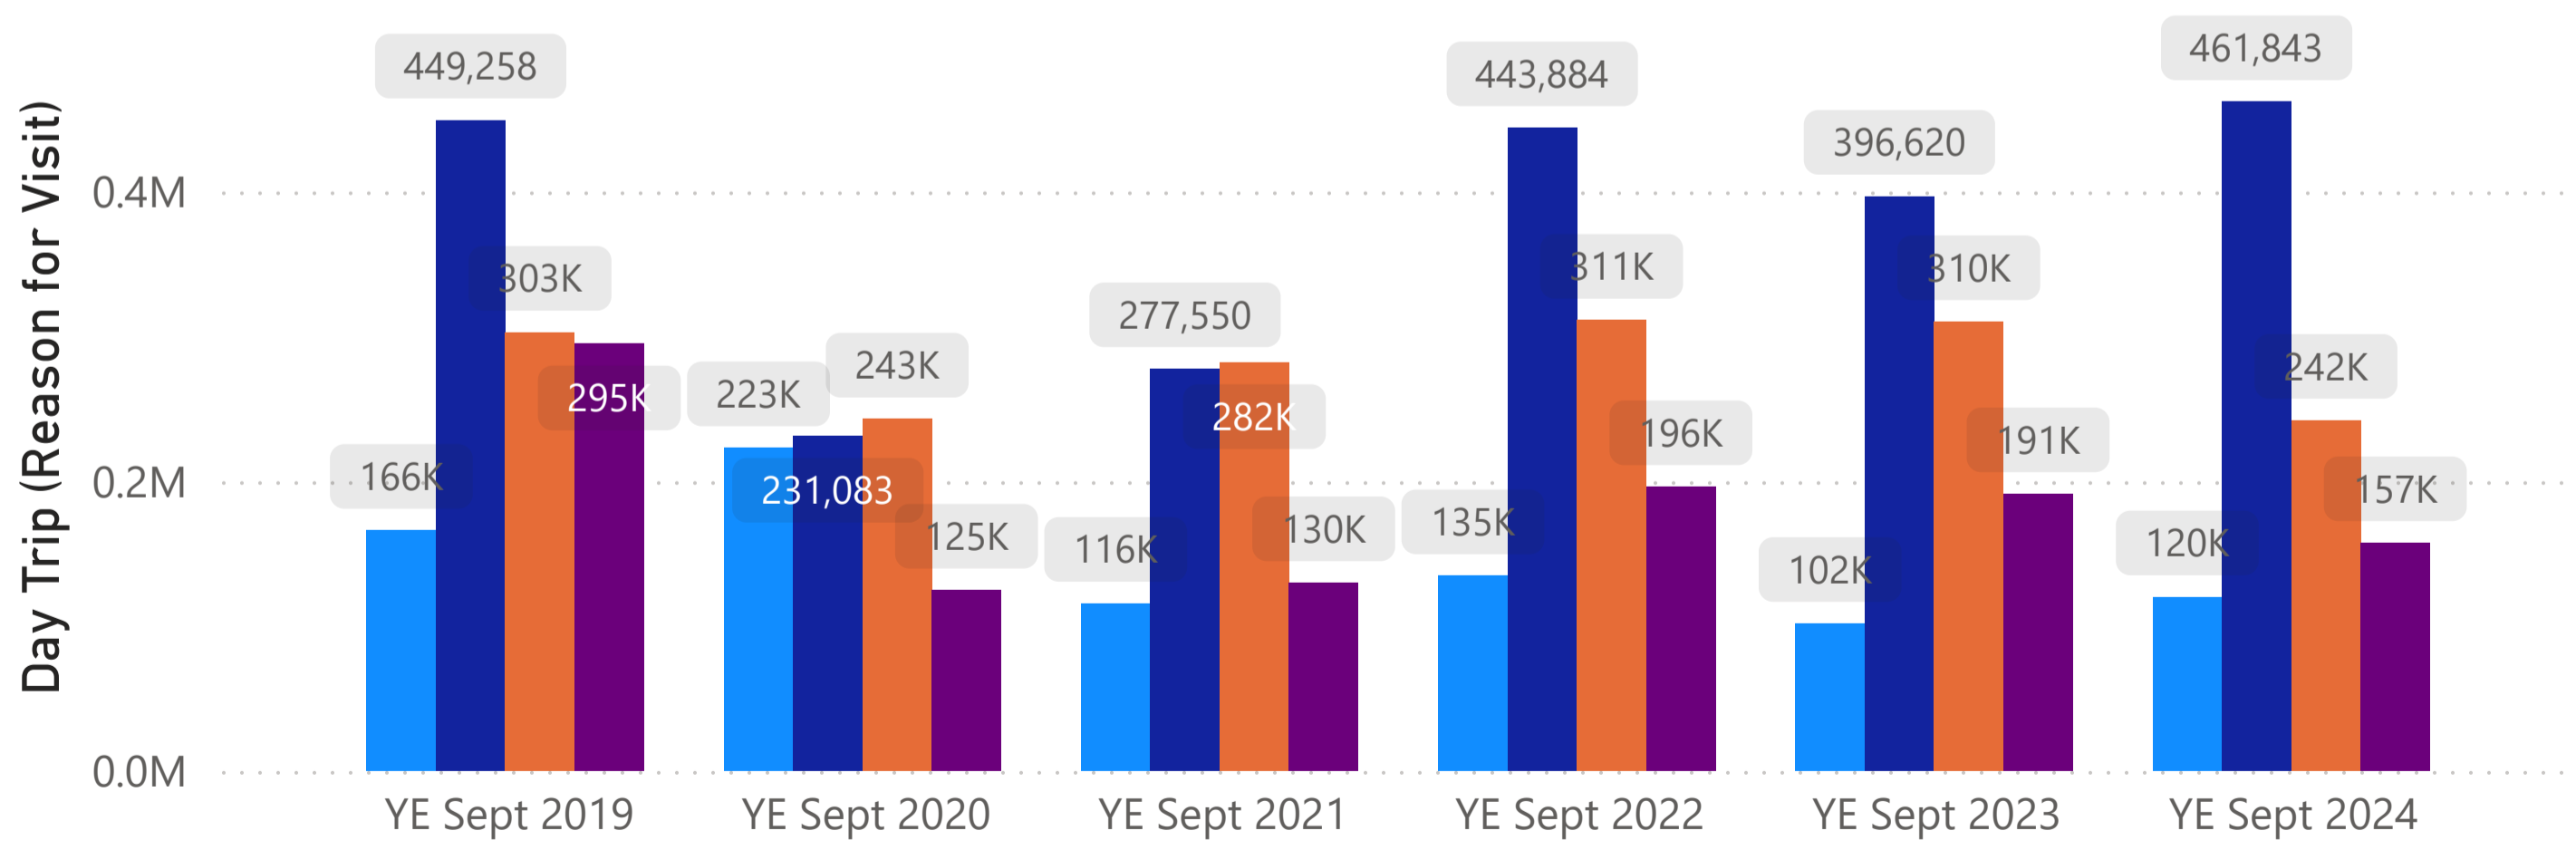

1,103,125

Total Domestic Overnight Nights (Intrastate)

Total Day Trips

Albury Wodonga

Albury Wodonga

Period	Total Day Trips (Interstate)	Total Day Trips (Intrastate)
YE Sept 2019	543,021	669,722
YE Sept 2020	262,009	559,588
YE Sept 2021	284,914	520,020
YE Sept 2022	394,171	691,452
YE Sept 2023	580,127	419,530
YE Sept 2024	425,974	555,377

Zero Values = No Data Reported for Period

Day Trip (Main Activity)

Albury Wodonga

Day Trip (Reason for Visit)

Albury Wodonga

Reason for Visit: Business (light blue), Holiday (dark blue), Other reason (orange), Visiting friends and relatives (purple)

Total Overnight Trips

Albury Wodonga

Total Domestic Overnight Trips interstate - intrastate

Albury Wodonga

Stopover interstate - intrastate ● Interstate ● Intrastate

Total Overnight Nights

Albury Wodonga

Total Domestic Overnight Nights interstate - intrastate