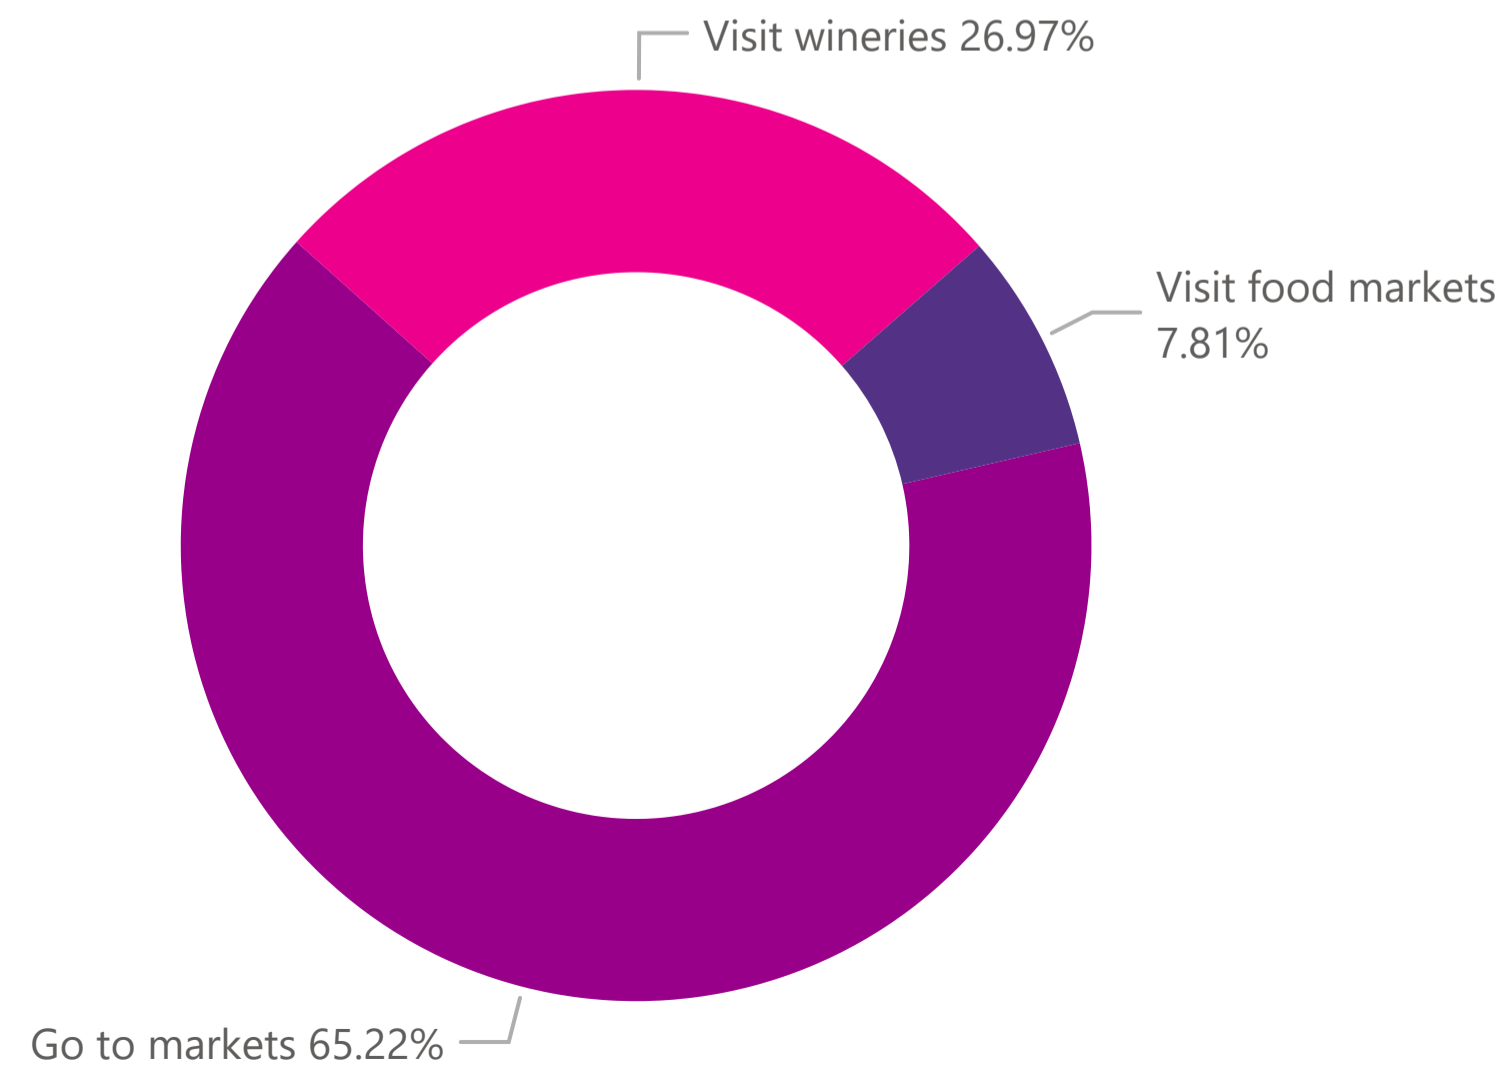

Albury Wodonga

Local attractions / tourist activities