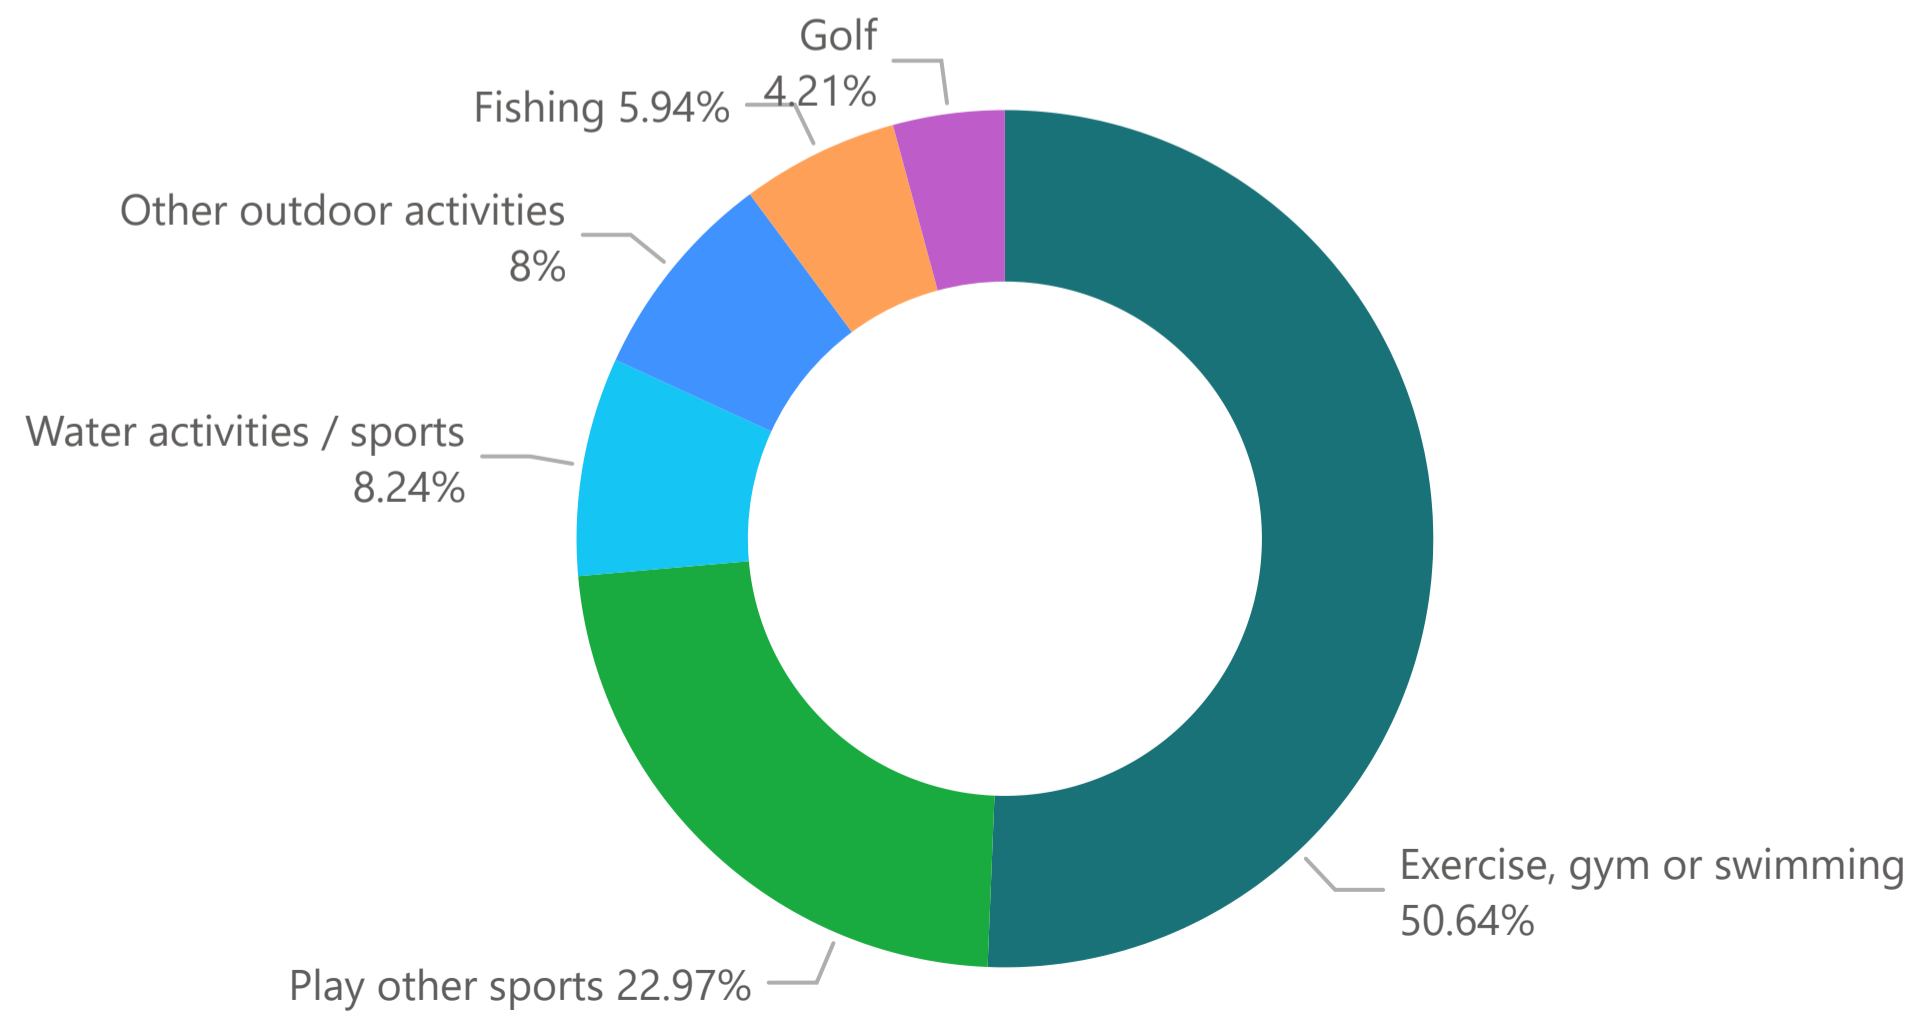

Zero Values = No Data Reported for Period

Day Trip (Main Activity)

Albury Wodonga

Day Trip (Reason for Visit)

Albury Wodonga

Reason for Visit: Business (light blue), Holiday (dark blue), Other reason (orange), Visiting friends and relatives (purple)

Main Activity (Overnight Trips)

Albury Wodonga

Albury Wodonga

Active outdoor / sports

Albury Wodonga

Outdoor / nature

Albury Wodonga

Arts / heritage