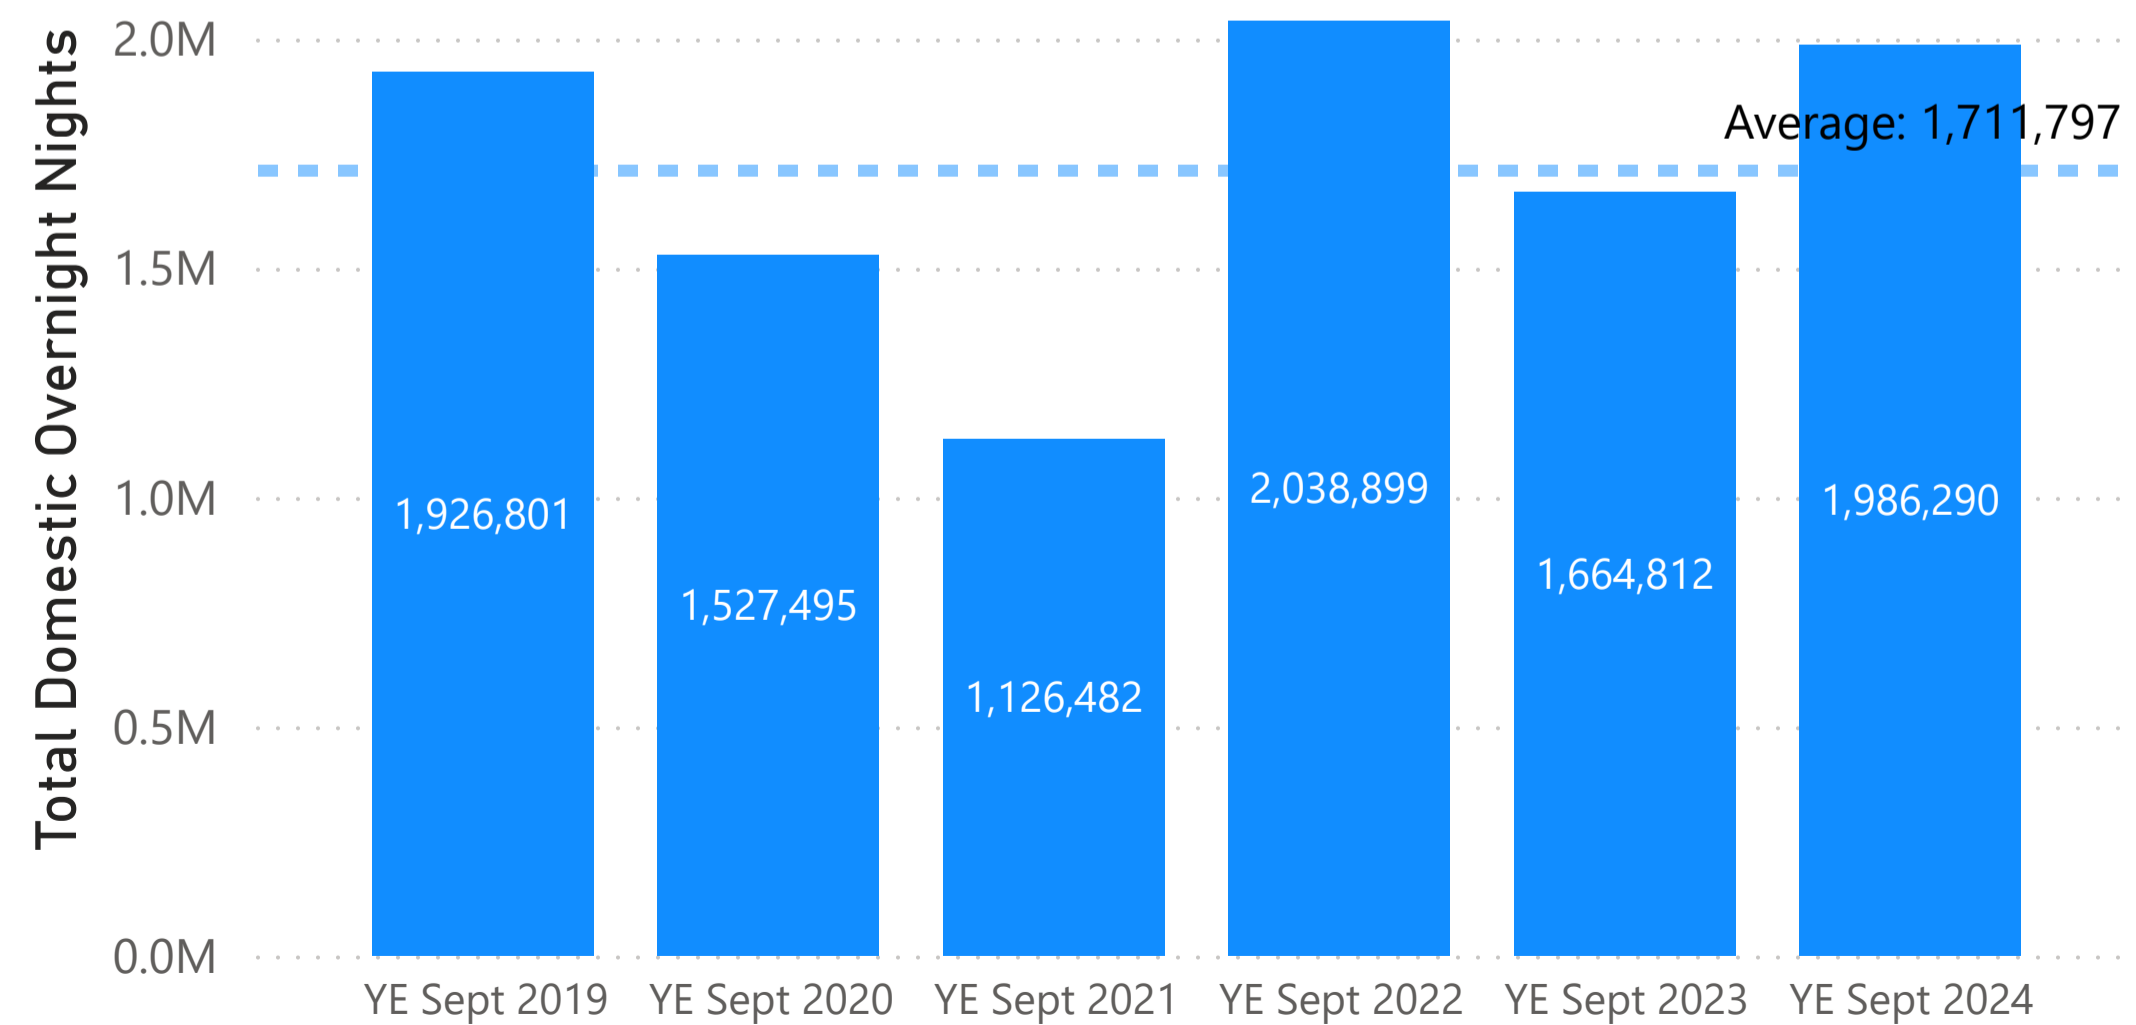

Zero Values = No Data Reported for Period

Day Trip (Main Activity)

Albury Wodonga

Day Trip (Reason for Visit)

Albury Wodonga

Reason for Visit: Business (light blue), Holiday (dark blue), Other reason (orange), Visiting friends and relatives (purple)

Total Overnight Trips

Albury Wodonga

Total Domestic Overnight Trips interstate - intrastate

Albury Wodonga

Stopover interstate - intrastate ● Interstate ● Intrastate

Total Overnight Nights

Albury Wodonga

Total Domestic Overnight Nights interstate - intrastate